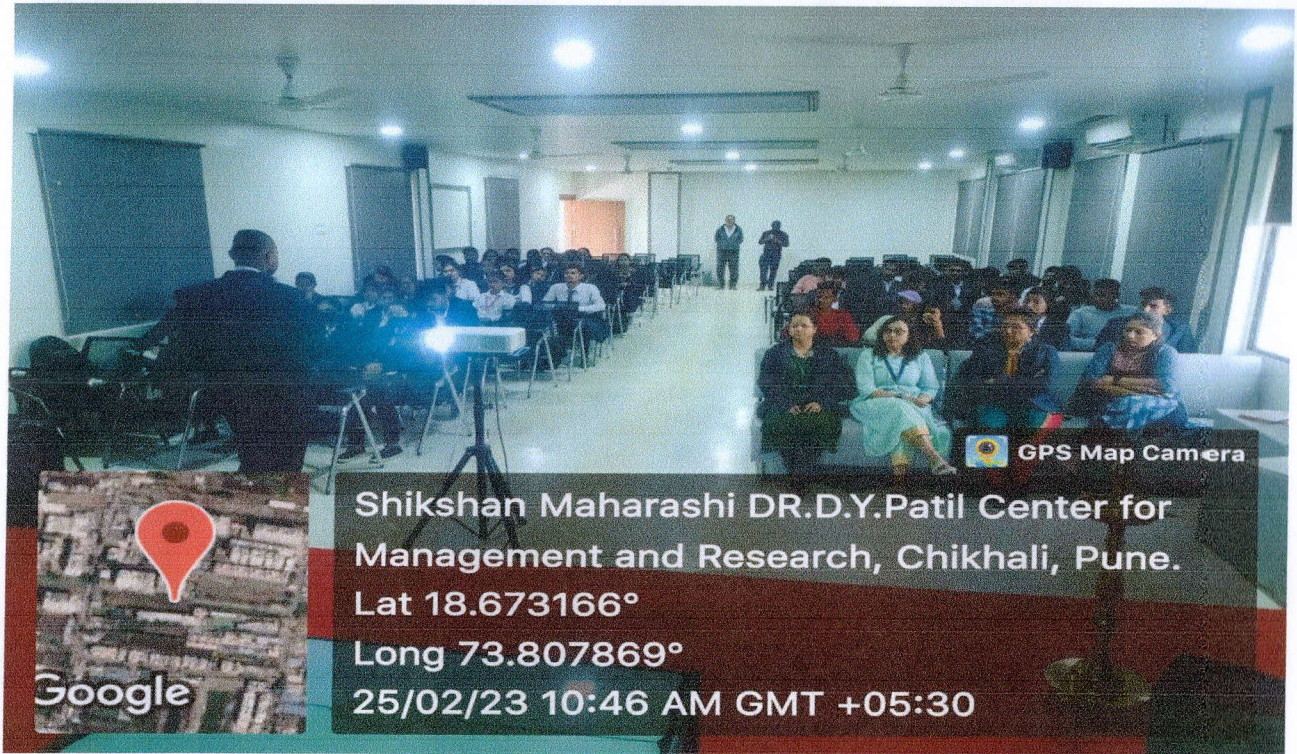

Seminar Hall

Director
Dr. D. Y. Patil Centre For Management and Research
Gat No. 1029/1030, Chikhali, Pune - 411 062