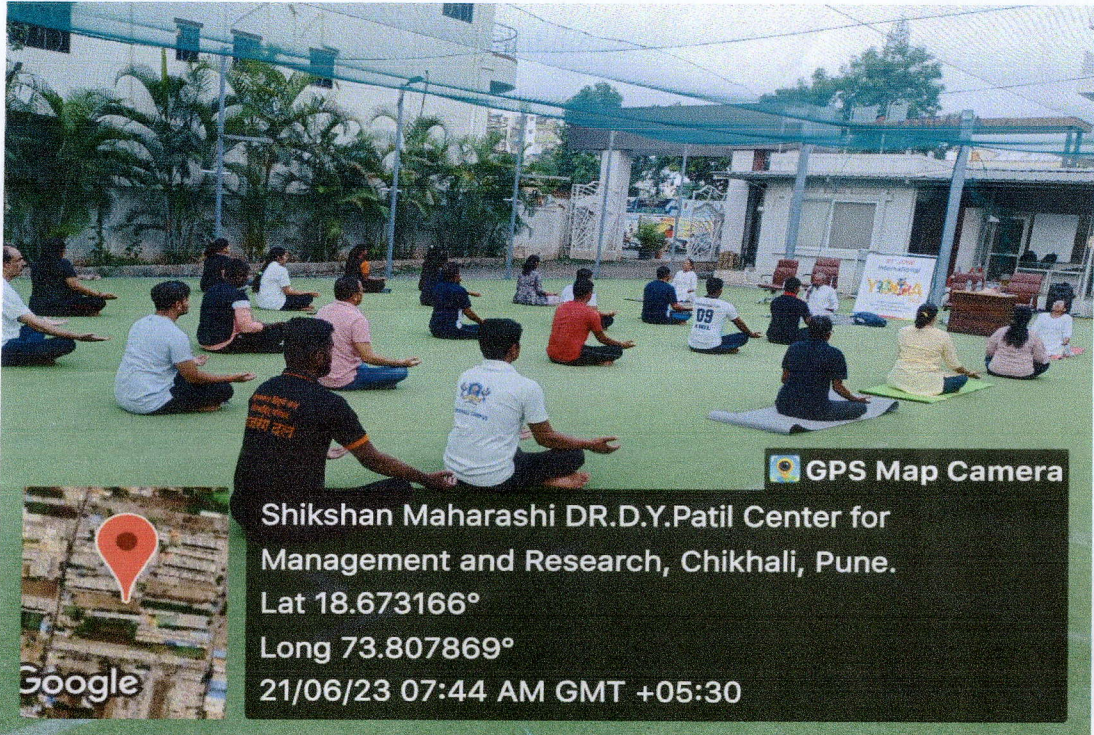

Lat 18.673366°

Long 73.808288°

21/06/23 08:00 AM GMT +05:30

Director
Dr. D. Y. Patil Centre For
Management and Research
Gat No. 1029/1030, Chikhali, Pune - 411 062

Yoga Day

GPS Map Camera

Google

Shikshan Maharshi DR.D.Y.Patil Center for
Management and Research, Chikhali, Pune.
Lat 18.673166°
Long 73.807869°
21/06/23 07:44 AM GMT +05:30