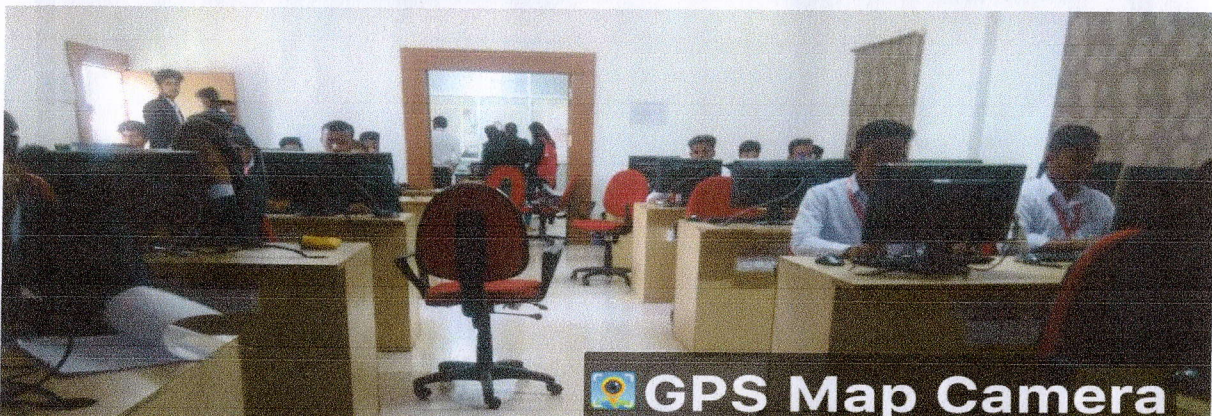

GPS Map Camera

Pimpri-Chinchwad, Maharashtra, India

Shikshan Maharshi Dr. D. Y. Patil Centre for

Management and Research, Newale wasti, Chikhali,

Pune

Lat 18.669267°

Long 73.80642°

20/03/23 02:01 PM GMT +05:30

Google

Director
Dr. D. Y. Patil Centre For
Management and Research
Cat No. 1029/1030, Chikhali, Pune - 411 062.